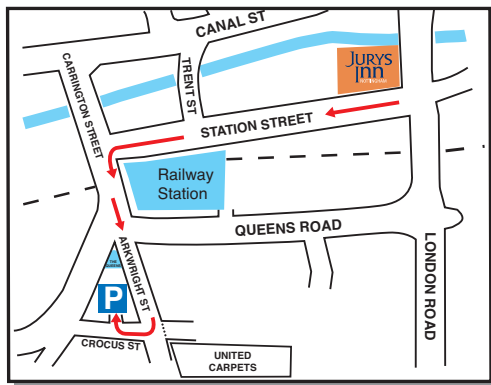

Car Parking Arrangements

Guests may use the car park at The Parc Centre on the corner of Arkwright Street and Crocus Street near to Nottingham Train Station. The postcode for this site is NG2 2JR.

Shuttle Bus

The Car Park is a 6 Minute walk from the hotel however, a shuttle bus service runs to and from the car park 24 hours a day. This journey takes approximately 2 minutes.

Please contact the car park attendant or the hotel reception when you wish to use the shuttlebus.